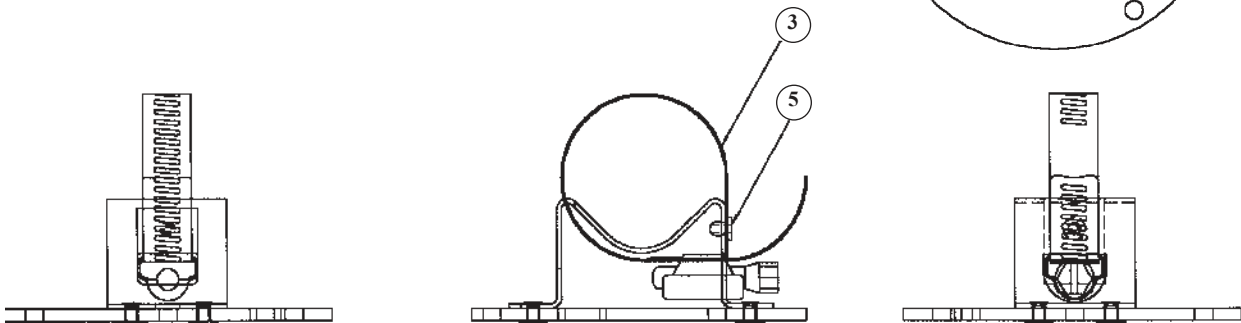

DOME LIGHT Mounting Bracket
Model QL-DL-MB
Parts and Installation Instructions

Pipe Size Range:

1" to 2-1/4" O.D.
Round Tubing

Mount the popular dome light under the hard or soft top with the dome light mounting bracket and flood the deck with light.

- May be attached to 1" to 2-1/4" O.D. round tubing
- Specify dome light with red lens to prevent night blindness
- Stainless steel clamp ring and special bracket hold the dome light firmly in place

ITEM NO.	PART NO.	DESCRIPTION	QTY.
1	8035-135-101	Baseplate - Plastic	1
2	8035-135-105	Bracket - 304 Stainless Steel	1
3	8035-135-110	Hose-Clamp (Modified) All S/S	1
4	9360-151204	Rivet, Semi-Tubular, Brass, 9/64" Dia	4
5	9160-251201	Pop Rivet, 316 Stainless Steel, 1/8" Dia	1