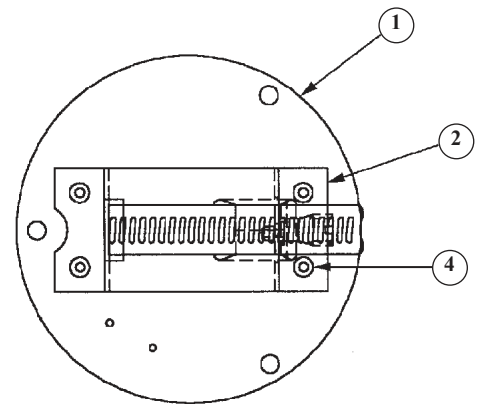

DOME LIGHT Mounting Bracket
Model QL-DL-MB
Parts and Installation Instructions

Pipe Size Range:

1" to 2-1/4" O.D.
Round Tubing

Mount the popular dome light under the hard or soft top with the dome light mounting bracket and flood the deck with light.

- May be attached to 1" to 2-1/4" O.D. round tubing
- Specify dome light with red lens to prevent night blindness
- Stainless steel clamp ring and special bracket hold the dome light firmly in place

ITEM NO.	PART NO.	DESCRIPTION	QTY.
1	8035-135-101	Baseplate - Plastic	1
2	8035-135-105	Bracket - 304 Stainless Steel	1
3	8035-135-110	Hose-Clamp (Modified) All S/S	1
4	9360-151204	Rivet, Semi-Tubular, Brass, 9/64" Dia	4
5	9160-251201	Pop Rivet, 316 Stainless Steel, 1/8" Dia	1