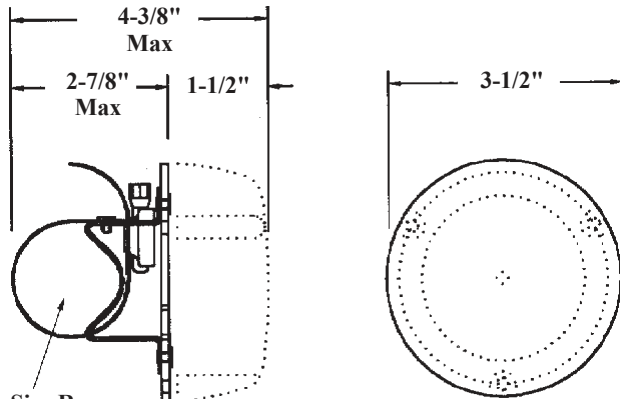

DOME LIGHT Mounting Bracket
Model QL-DL-MB
Parts and Installation Instructions

Pipe Size Range:

1" to 2-1/4" O.D.
Round Tubing

Mount the popular dome light under the hard or soft top with the dome light mounting bracket and flood the deck with light.

- May be attached to 1" to 2-1/4" O.D. round tubing
- Specify dome light with red lens to prevent night blindness
- Stainless steel clamp ring and special bracket hold the dome light firmly in place

ITEM NO.	PART NO.	DESCRIPTION	QTY.
1	8035-135-101	Baseplate - Plastic	1
2	8035-135-105	Bracket - 304 Stainless Steel	1
3	8035-135-110	Hose-Clamp (Modified) All S/S	1
4	9360-151204	Rivet, Semi-Tubular, Brass, 9/64" Dia	4
5	9160-251201	Pop Rivet, 316 Stainless Steel, 1/8" Dia	1